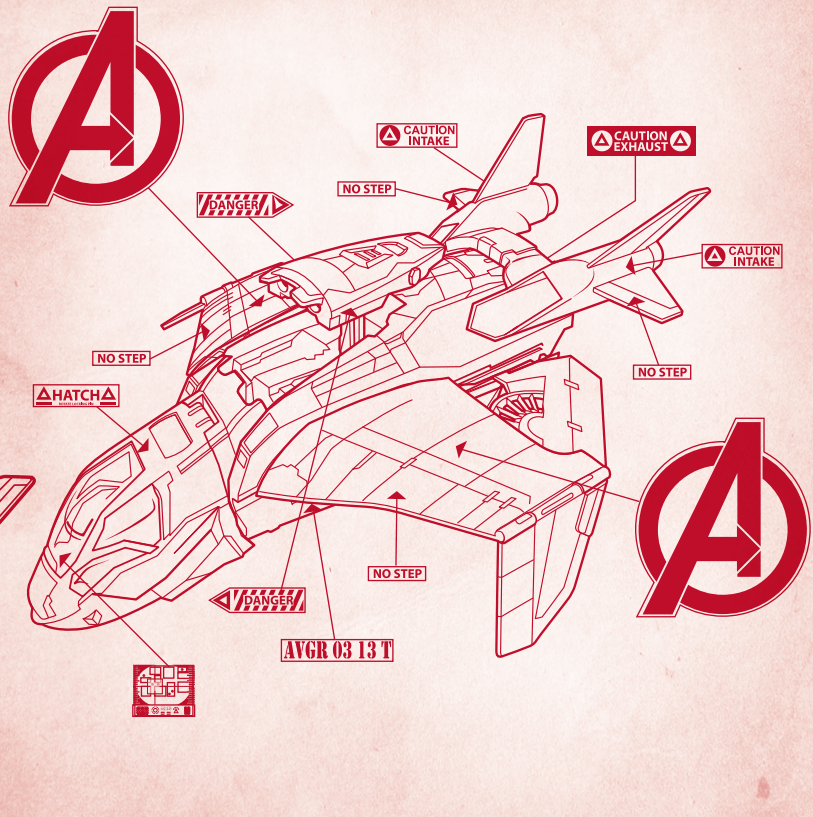

MARVEL

THE AVENGERS™

AGES
4+

37722

INCLUDES:

Label sheet
also included.

A S S E M B L Y

PLAY

Slide tail fin back to convert to
attack mode.

NOTE: To convert
back to **stealth mode**,
slide tail fin forward, then
press launcher down into the
body of the vehicle.

PLAY

1
Insert
projectiles.

2
Press to fire.

Peel and apply labels as shown.

Product and colors may vary. Retain this information for future reference.
TM & © 2011 Marvel & Subs.
® and/or TM* & © 2011 Hasbro.
All Rights Reserved.
TM & ® denote U.S. Trademarks. PN: 7237920001