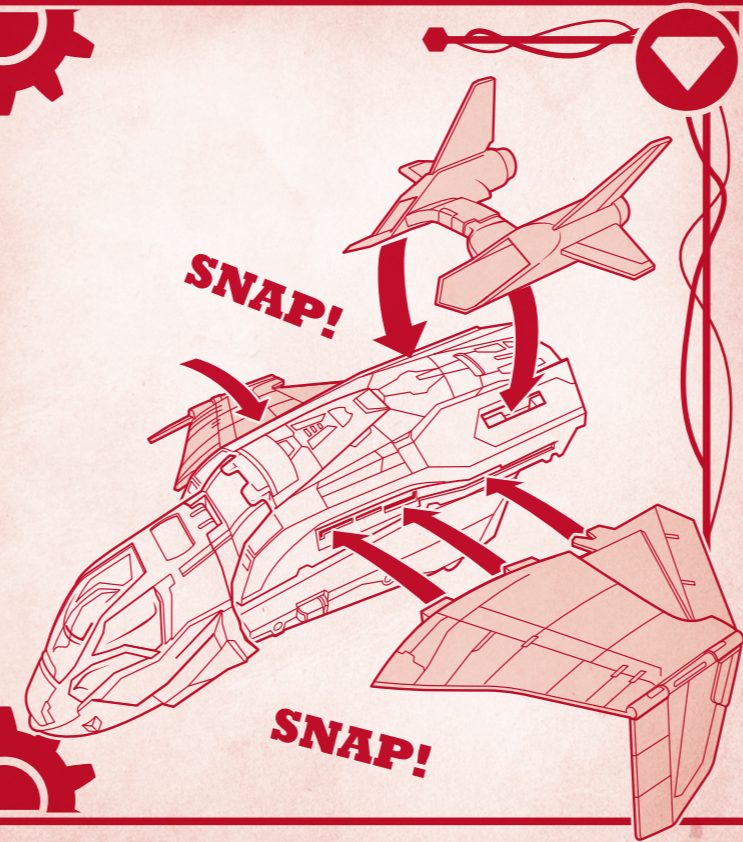

MARVEL

THE AVENGERS™

AGES
4+

37722

INCLUDES:

Label sheet
also included.

A S S E M B L Y

PLAY

Slide tail fin back to convert to
attack mode.

NOTE: To convert
back to **stealth mode**,
slide tail fin forward, then
press launcher down into the
body of the vehicle.