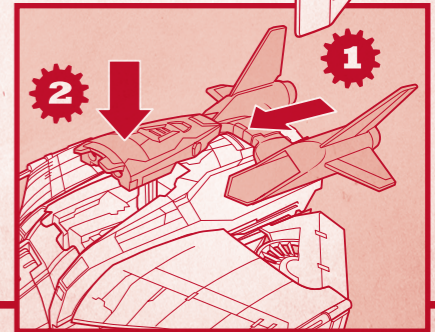

Slide tail fin back to convert to
attack mode.

NOTE: To convert
back to **stealth mode**,
slide tail fin forward, then
press launcher down into the
body of the vehicle.

PLAY

1
Insert
projectiles.

2
Press to fire.