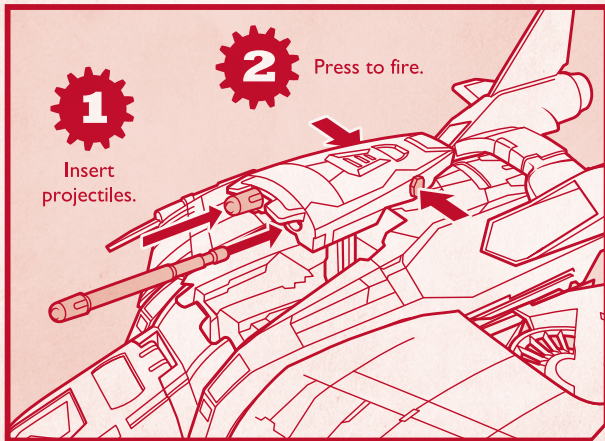

Slide tail fin back to convert to
attack mode.

NOTE: To convert
back to **stealth mode**,
slide tail fin forward, then
press launcher down into the
body of the vehicle.

PLAY

1
Insert
projectiles.

2
Press to fire.