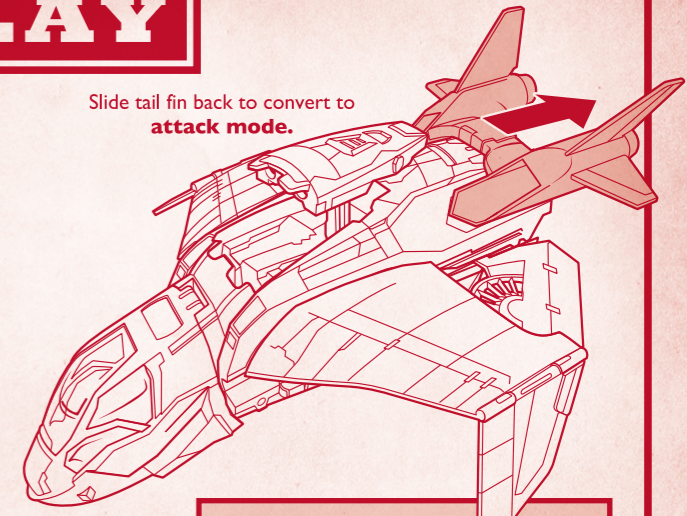

Slide tail fin back to convert to
attack mode.

NOTE: To convert
back to **stealth mode**,
slide tail fin forward, then
press launcher down into the
body of the vehicle.

PLAY

1
Insert
projectiles.

2
Press to fire.