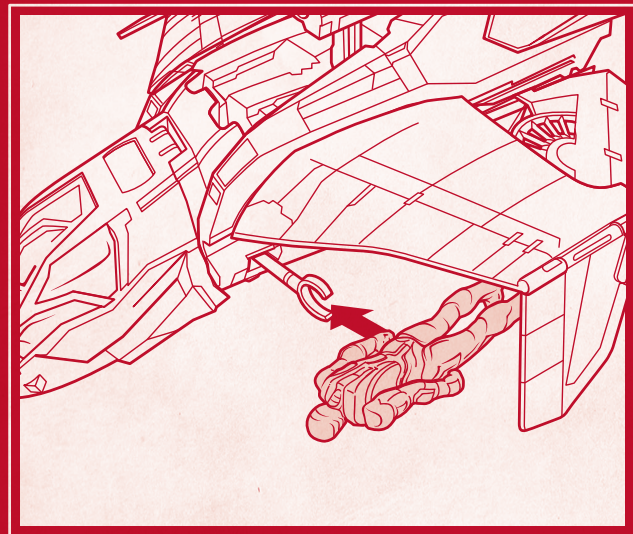

Product and colors may vary. Retain this information for future reference.
TM & © 2011 Marvel & Subs.
® and/or TM* & © 2011 Hasbro.
All Rights Reserved.
TM & ® denote U.S. Trademarks. PN: 7237920001

MARVEL
www.marvel.com